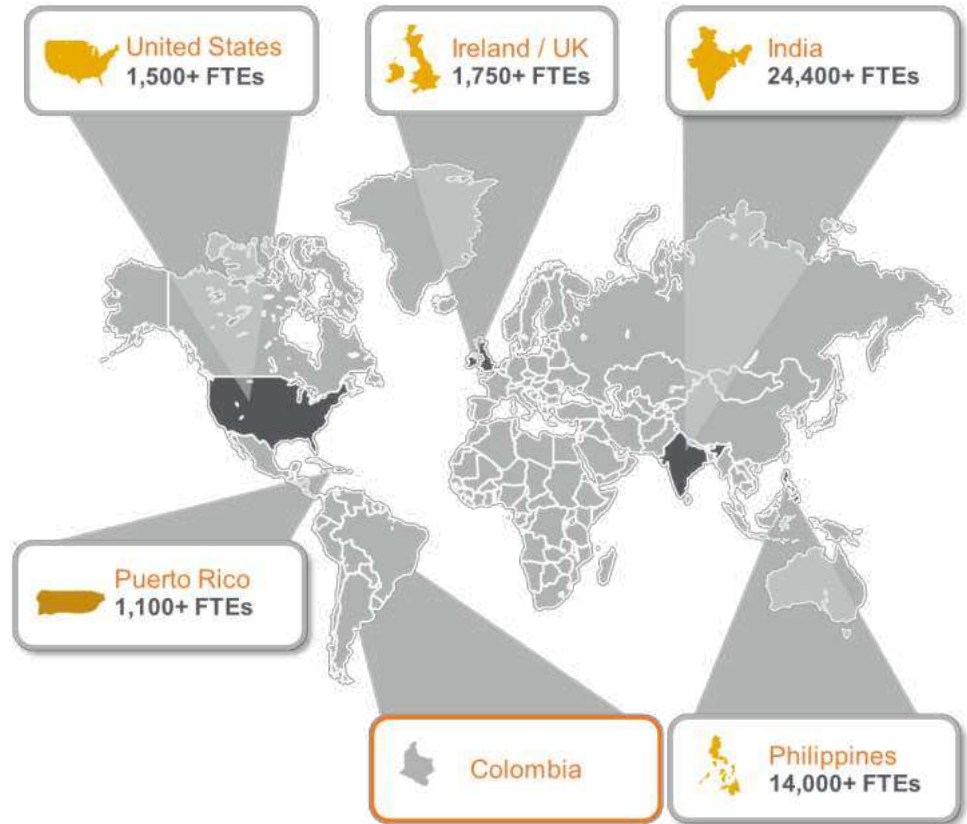

Optum Global Operations

Optum Global Operations provides a *full suite of internally-managed business process, technology, and knowledge process* services as the Global In-House Center for UnitedHealth Group (UHC & Optum businesses).

By the numbers:

~42,750

Employees

>$3.0B

Est. value delivered

6

Countries

15

Global delivery centers

Core Capabilities:

Voice / Contact Center ♦ Technology ♦ Advanced Capabilities & Enterprise Services (Re-engineering, Automation, Transformation, Consulting) ♦ Claims, Appeals, & Grievances ♦ Member, Product, and Client Management ♦ Provider & Network Management ♦ Payment Integrity ♦ Revenue Cycle Management ♦ Risk Adjustment & Quality Programs ♦ Clinical Programs ♦ Pharmacy Benefit Management ♦ Shared and Corporate Support Functions